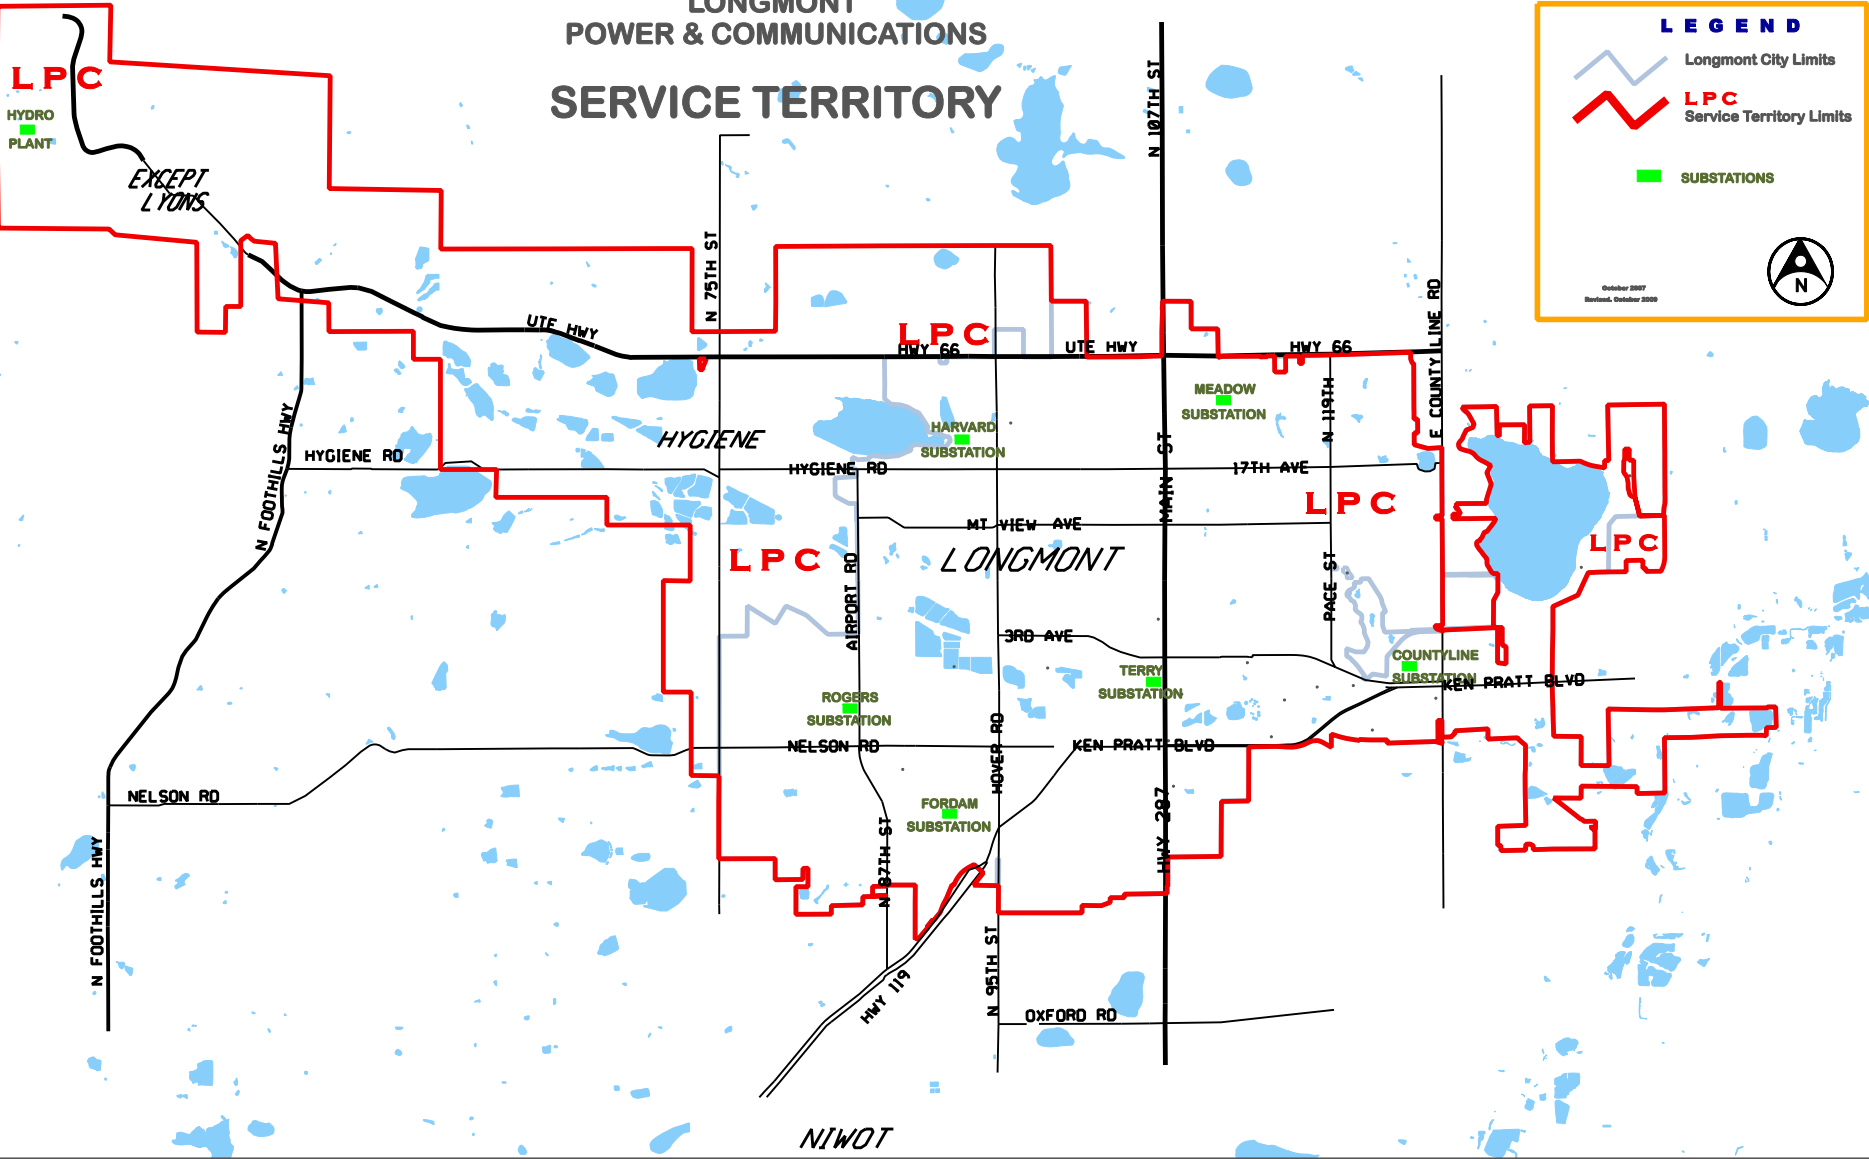

LONGMONT POWER & COMMUNICATIONS SERVICE TERRITORY

LEGEND

- Longmont City Limits
- LPC Service Territory Limits
- SUBSTATIONS

October 2007
Revised, October 2009